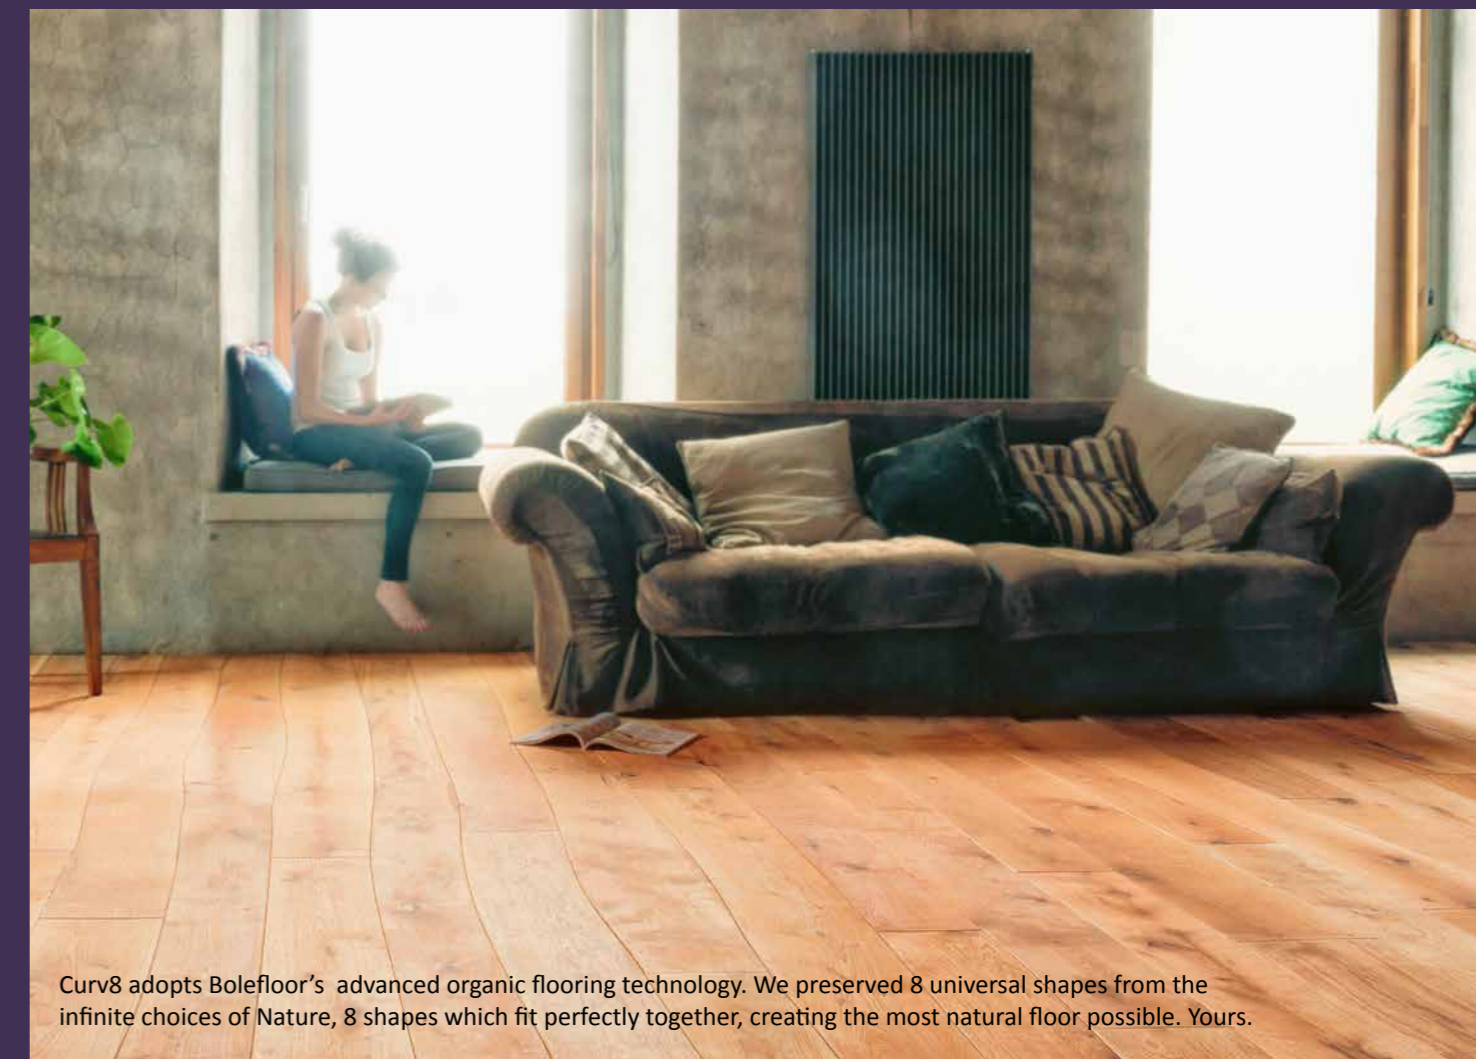

Curv8 adopts Bolefloor's advanced organic flooring technology. We preserved 8 universal shapes from the infinite choices of Nature, 8 shapes which fit perfectly together, creating the most natural floor possible. Yours.