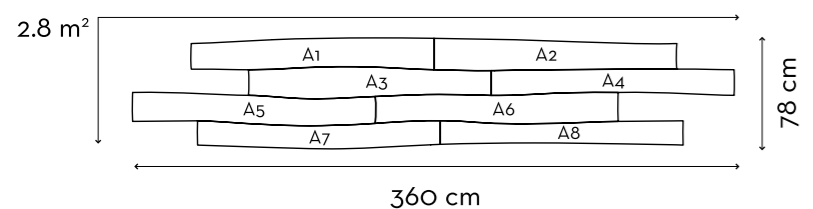

Producer holds FSC® certificate  
(licence no C109453),  
Ask for certified products.

curv8

curv8 by BOLEFLOOR

Modules fit together

Module A

Package:  
Length: 1820 mm  
Width: 250 mm  
Thickness: 98 mm  
Weight: 23 kg

Module: 2,8 m² / 8 boards  
Grade: Oak Natural, engineered  
Length: 1810 mm  
Width: ~220 mm  
Thickness: 11,7 mm  
Weight: ~2,8 kg

Modular set of 8 boards with  
bevels, tongue and groove on  
four sides

## Purchase guide: number of boxes according to room sizes

		ROOM LENGTH UP TO (M)												
		3.6	4.8	6	7.2	8.4	9.6	10.8	12	13.2	14.4	15.6	16.8	18
ROOM WIDTH UP TO (M)	0.74	1 A	2 A	2 A	2 A	3 A	3 A	3 A	4 A	4 A	4 A	5 A	5 A	5 A
	1.52	2 A	3 A	4 A	4 A	5 A	6 A	6 A	7 A	8 A	8 A	9 A	10 A	10 A
	2.30	3 A	4 A	5 A	6 A	7 A	8 A	9 A	10 A	11 A	12 A	13 A	14 A	15 A
	3.08	4 A	6 A	7 A	8 A	10 A	11 A	12 A	14 A	15 A	16 A	18 A	19 A	20 A
	3.86	5 A	7 A	9 A	10 A	12 A	14 A	15 A	17 A	19 A	20 A	22 A	24 A	25 A
	4.64	6 A	8 A	10 A	12 A	14 A	16 A	18 A	20 A	22 A	24 A	26 A	28 A	30 A
	5.42	7 A	10 A	12 A	14 A	17 A	19 A	21 A	24 A	26 A	28 A	31 A	33 A	35 A
	6.20	8 A	11 A	14 A	16 A	19 A	22 A	24 A	27 A	30 A	32 A	35 A	38 A	40 A
	6.98	9 A	12 A	15 A	18 A	21 A	24 A	27 A	30 A	33 A	36 A	39 A	42 A	45 A
	7.76	10 A	14 A	17 A	20 A	24 A	27 A	30 A	34 A	37 A	40 A	44 A	47 A	50 A
	8.54	11 A	15 A	19 A	22 A	26 A	30 A	33 A	37 A	41 A	44 A	48 A	52 A	55 A
	9.32	12 A	16 A	20 A	24 A	28 A	32 A	36 A	40 A	44 A	48 A	52 A	56 A	60 A
	10.10	13 A	18 A	22 A	26 A	31 A	35 A	39 A	44 A	48 A	52 A	57 A	61 A	65 A
	10.88	14 A	19 A	24 A	28 A	33 A	38 A	42 A	47 A	52 A	56 A	61 A	66 A	70 A
	11.66	15 A	20 A	25 A	30 A	35 A	40 A	45 A	50 A	55 A	60 A	65 A	70 A	75 A
	12.44	16 A	22 A	27 A	32 A	38 A	43 A	48 A	54 A	59 A	64 A	70 A	75 A	80 A
13.22	17 A	23 A	29 A	34 A	40 A	46 A	51 A	57 A	63 A	68 A	74 A	80 A	85 A	
14.00	18 A	24 A	30 A	36 A	42 A	48 A	54 A	60 A	66 A	72 A	78 A	84 A	90 A	
14.78	19 A	26 A	32 A	38 A	45 A	51 A	57 A	64 A	70 A	76 A	83 A	89 A	95 A	