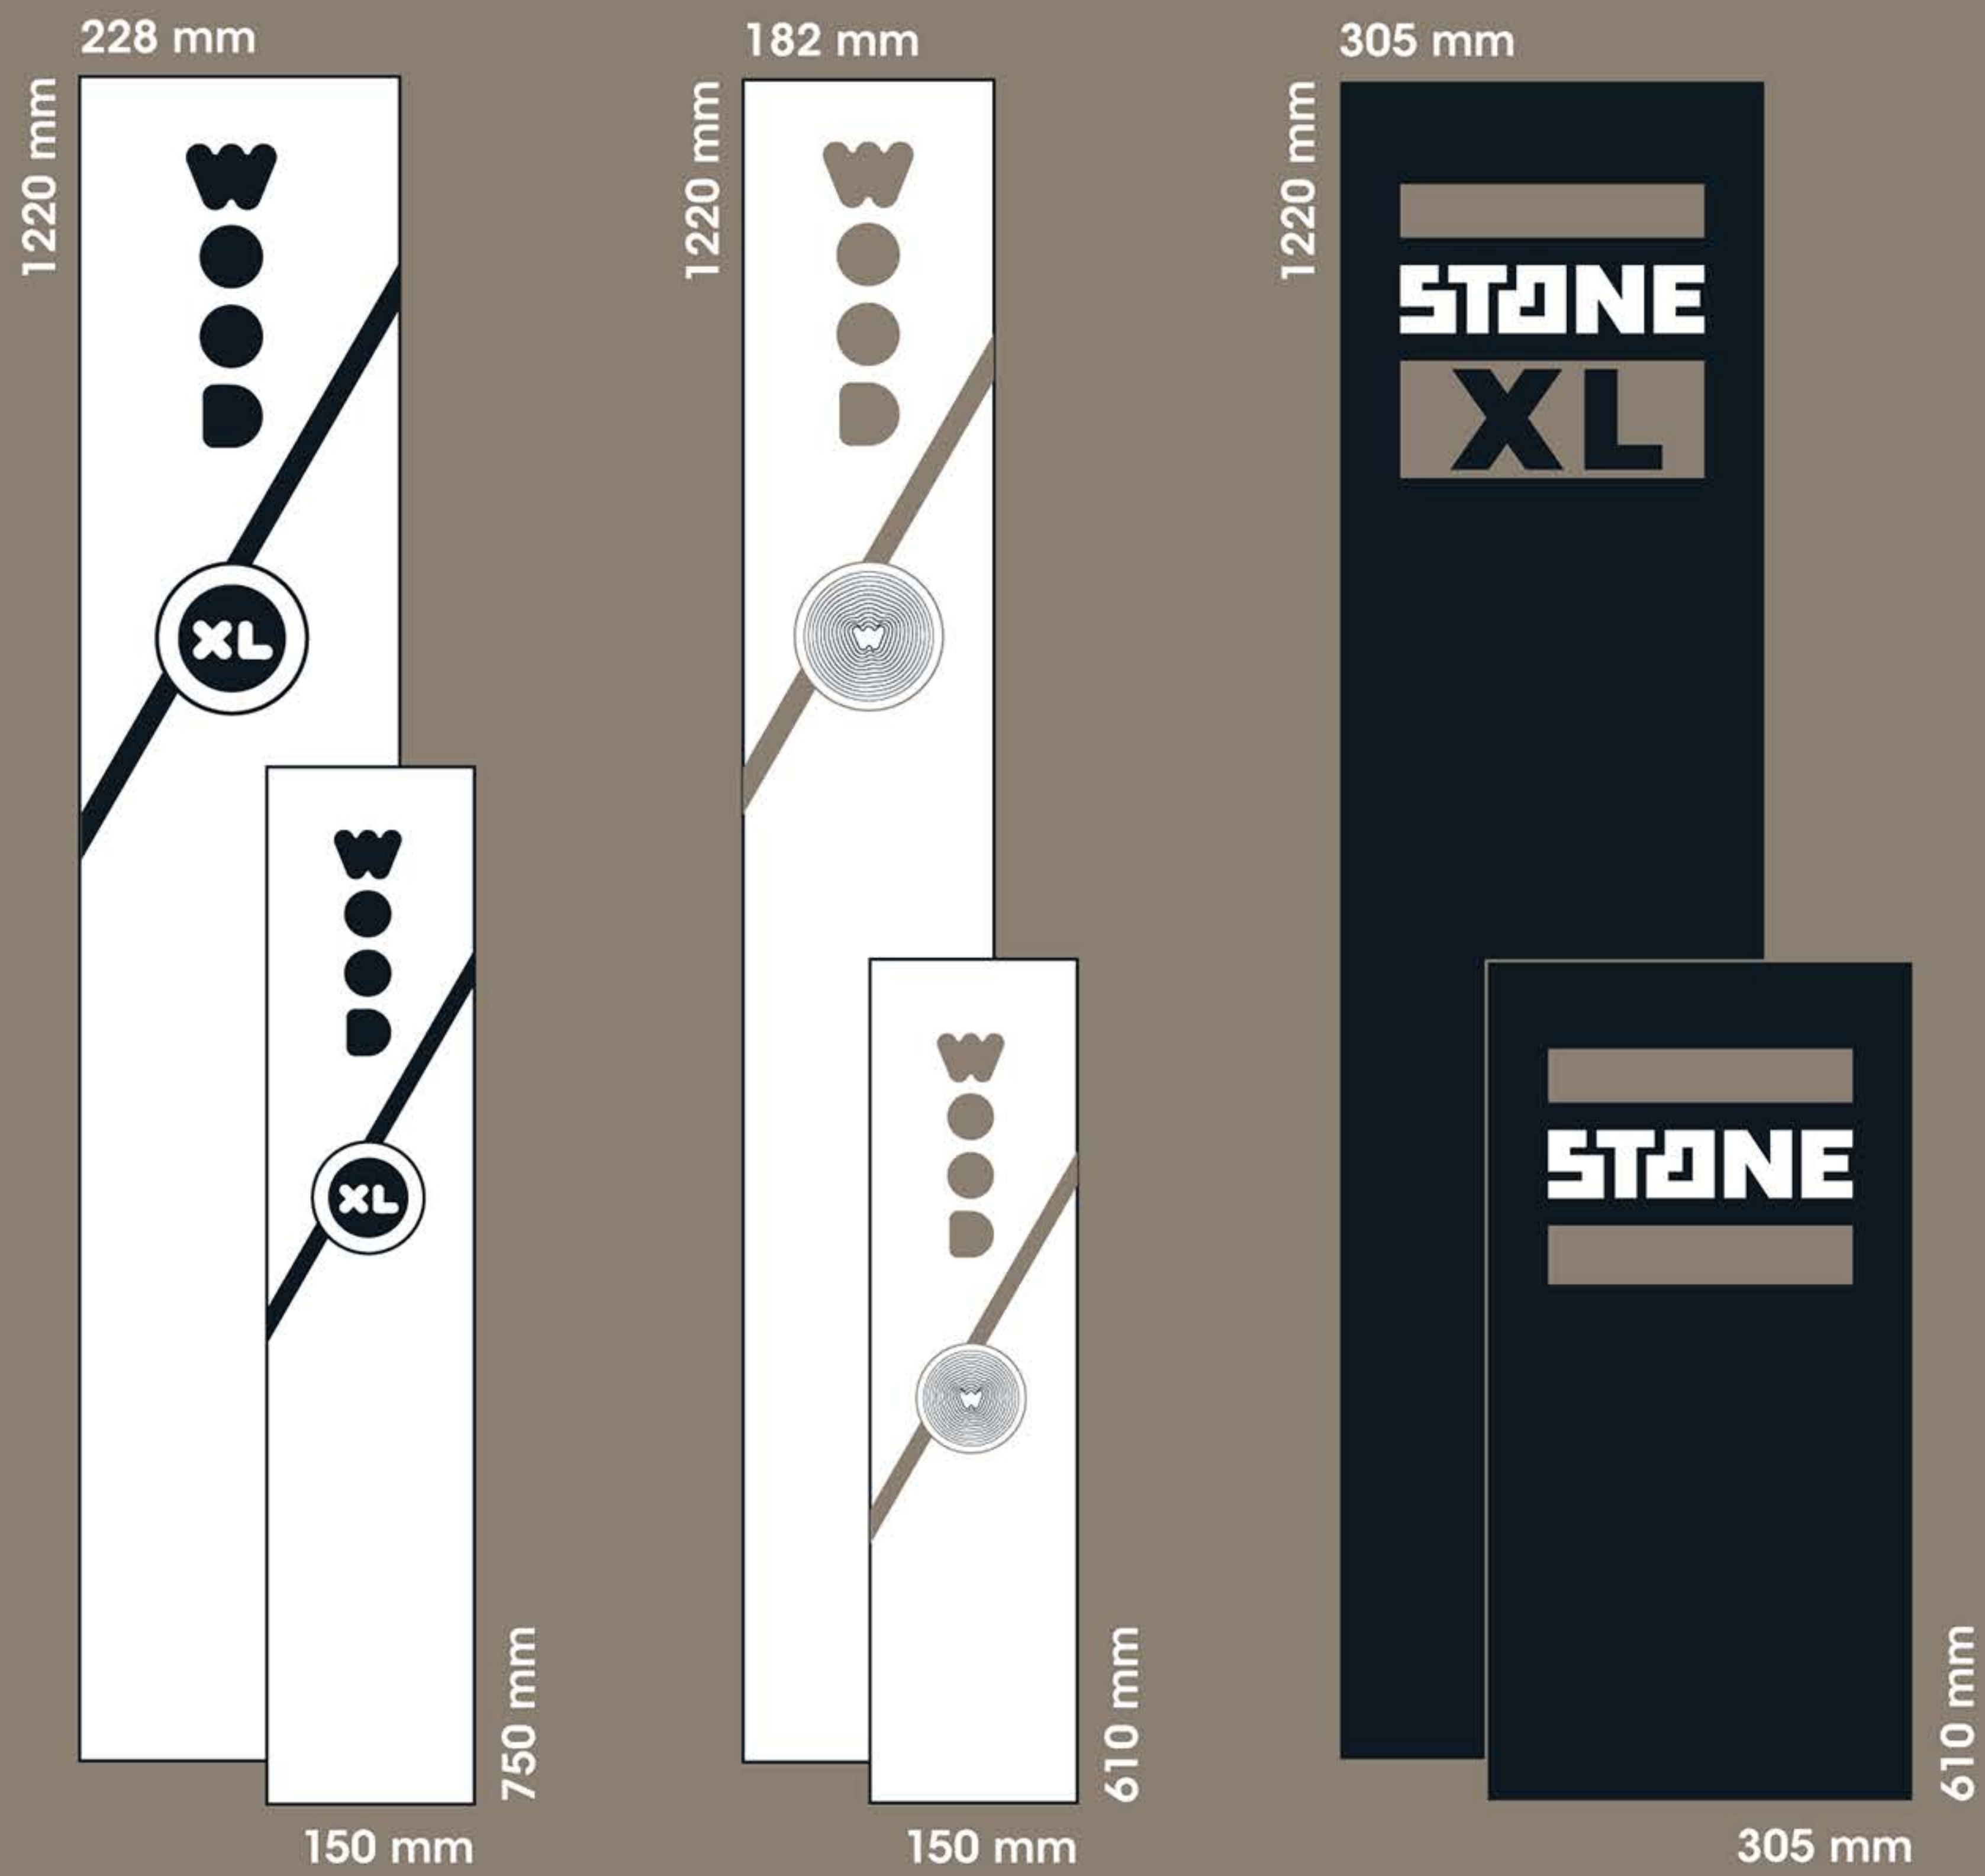

STONE

STONE XL

SPC COLLECTION

 STONE XL
305 X 1220 X 5 mm

STONE
XL

801 CONCRETE LIGHT

802 CONCRETE SAND

803 CONCRETE GREY

804 CONCRETE DARK

805 CARRARA MARMOR

806 BOTTICINO LIGHT

807 BOTTICINO DARK

808 MONREAL SLATE

801
CONCRETE LIGHT XL

802
CONCRETE SAND XL

803
CONCRETE GREY XL

804
CONCRETE DARK XL

805
CARRARA MARMOR XL

806
BOTTICINO LIGHT XL

807
BOTTICINO DARK XL

808
MONREAL SLATE XL

Plank, Herringbone & Stone Collection Size

Plank, Herringbone & Stone Collection Size

WOOD XL		WOOD		STONE	
Plank	Herringbone	Plank	Herringbone	STONE XL	STONE
9 pcs	16 pcs	11 pcs	20 pcs	6 pcs	11 pcs
2.50 m ²	1.80 m ²	2.44 m ²	1.83 m ²	2.23 m ²	2.05 m ²
20.03 kg	14.40 kg	19.54 kg	14.64 kg	17.86 kg	16.37 kg

New **SPC**
Generation
Flooring