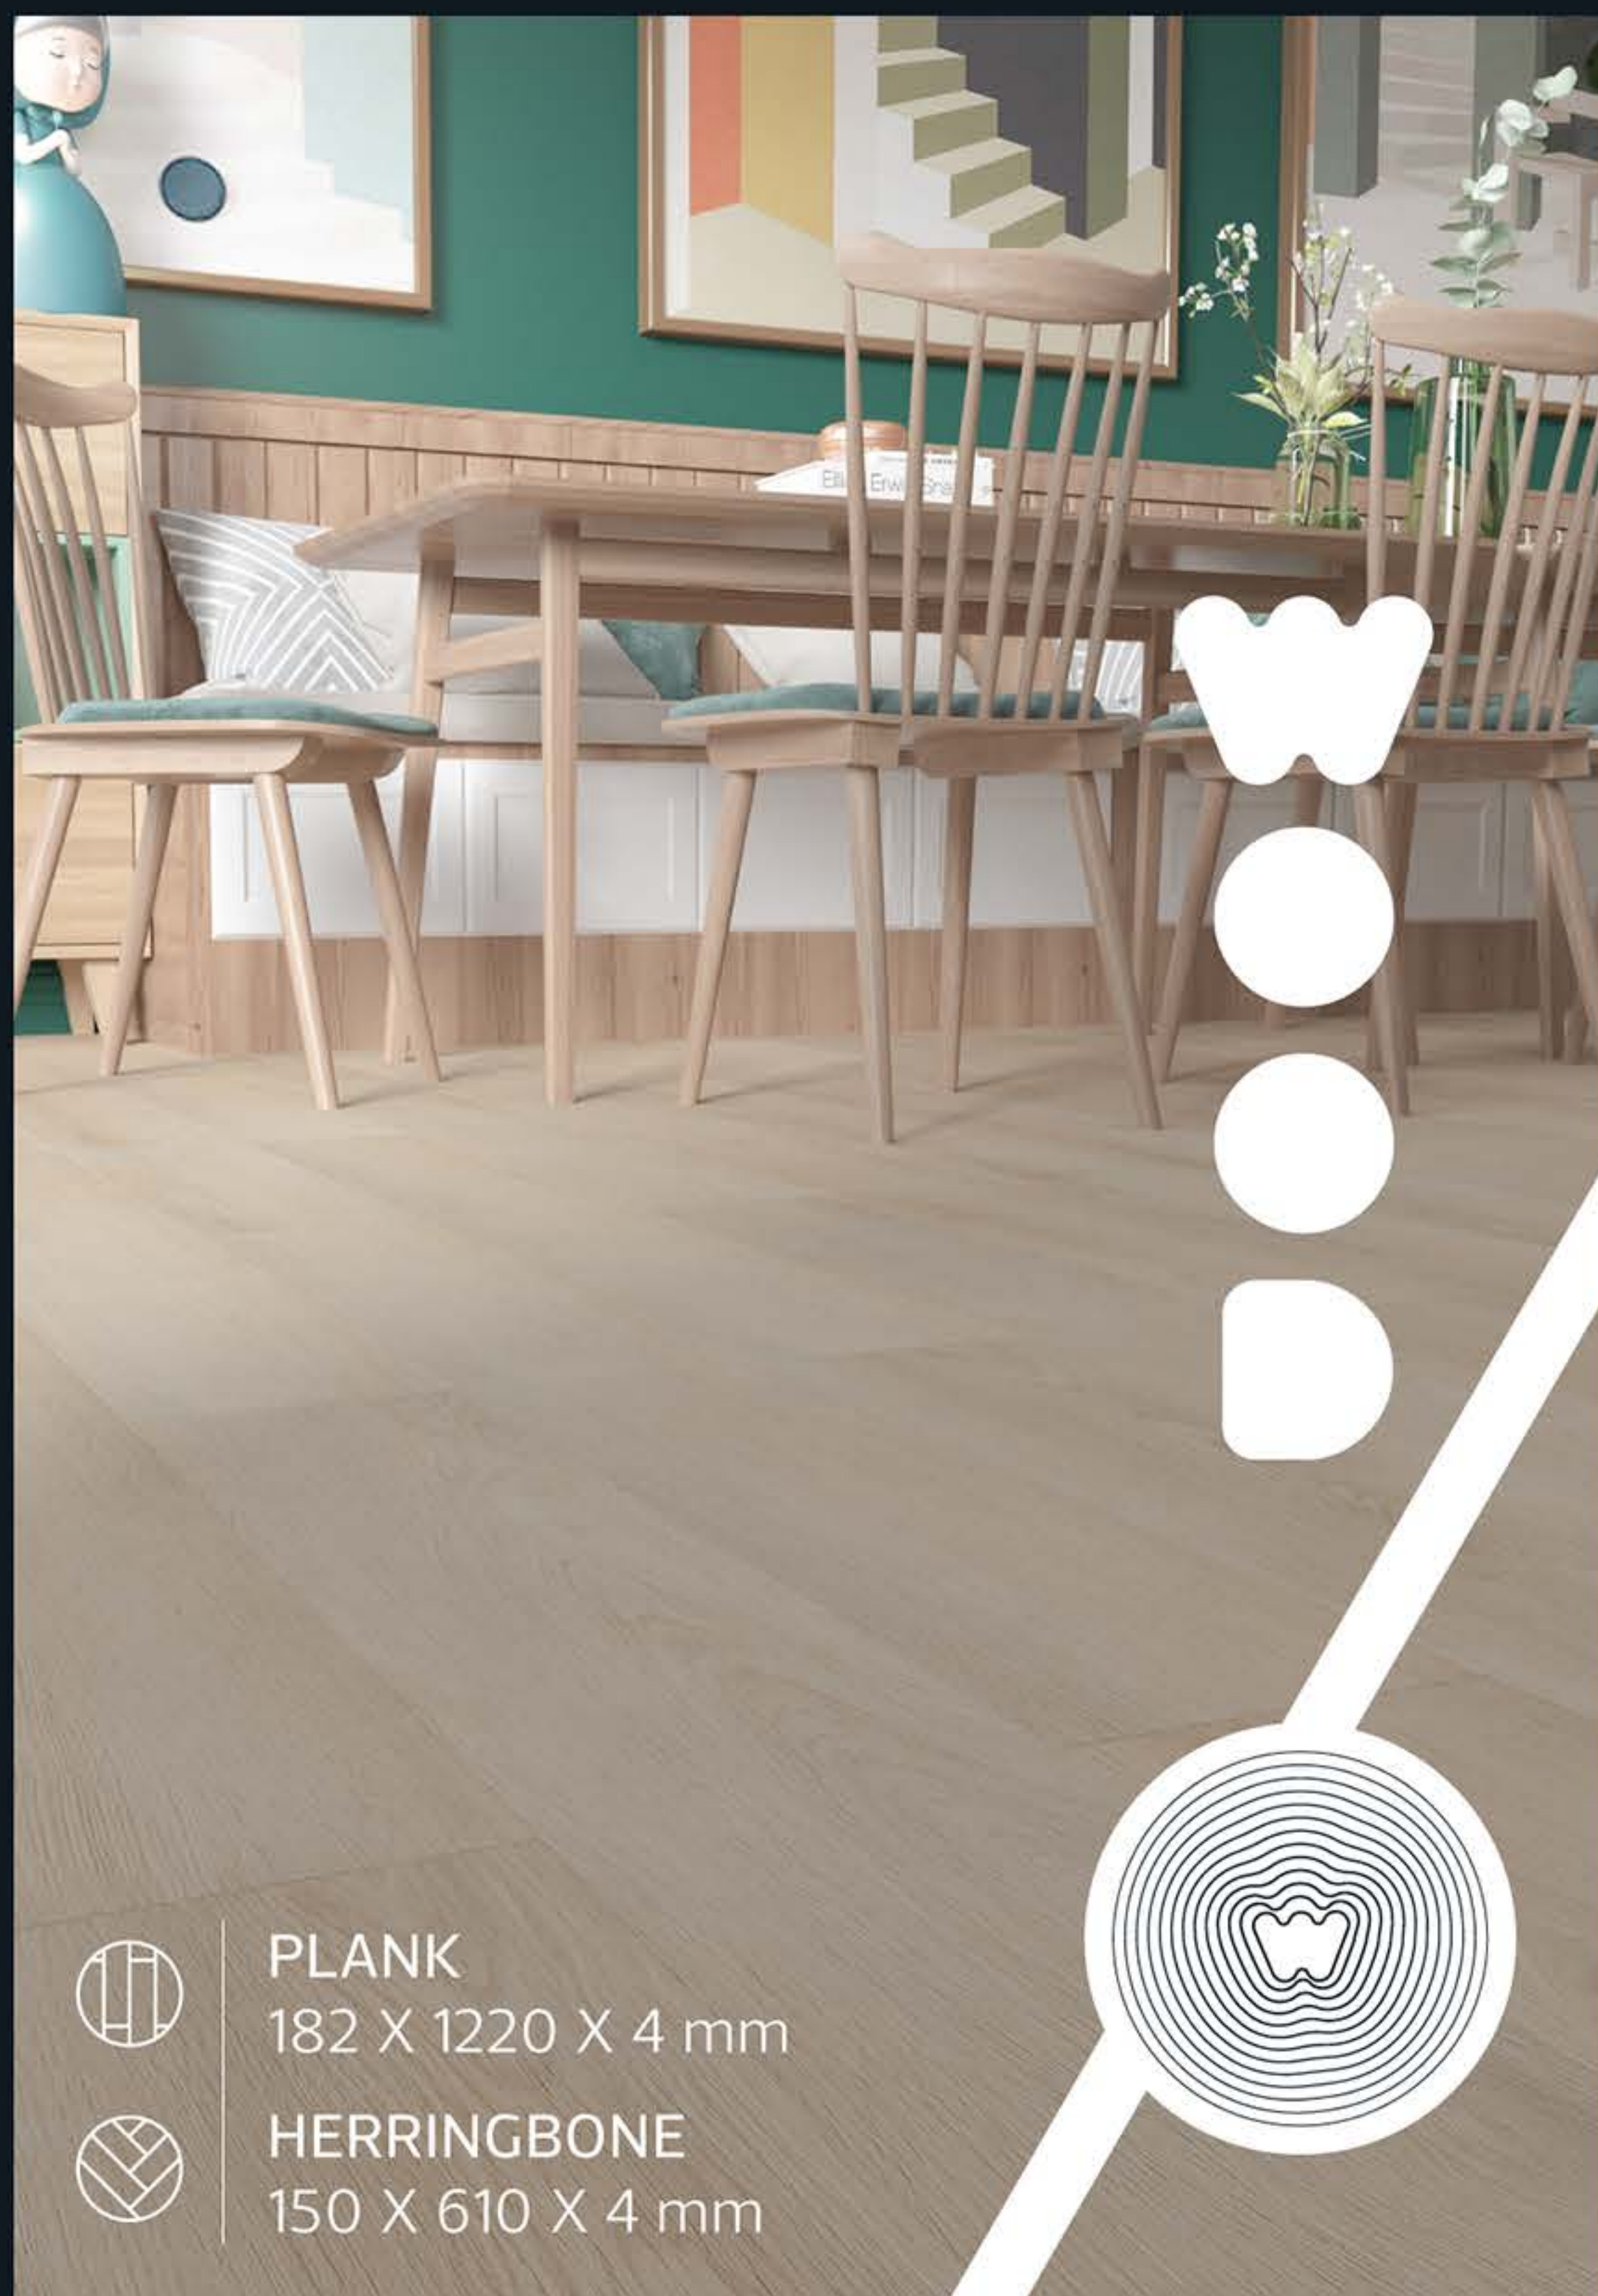

WOOD XL

SPC COLLECTION

PLANK
228 X 1220 X 5 mm

HERRINGBONE
150 X 750 X 5 mm

XL

WOOD

SPC COLLECTION

PLANK
182 X 1220 X 4 mm