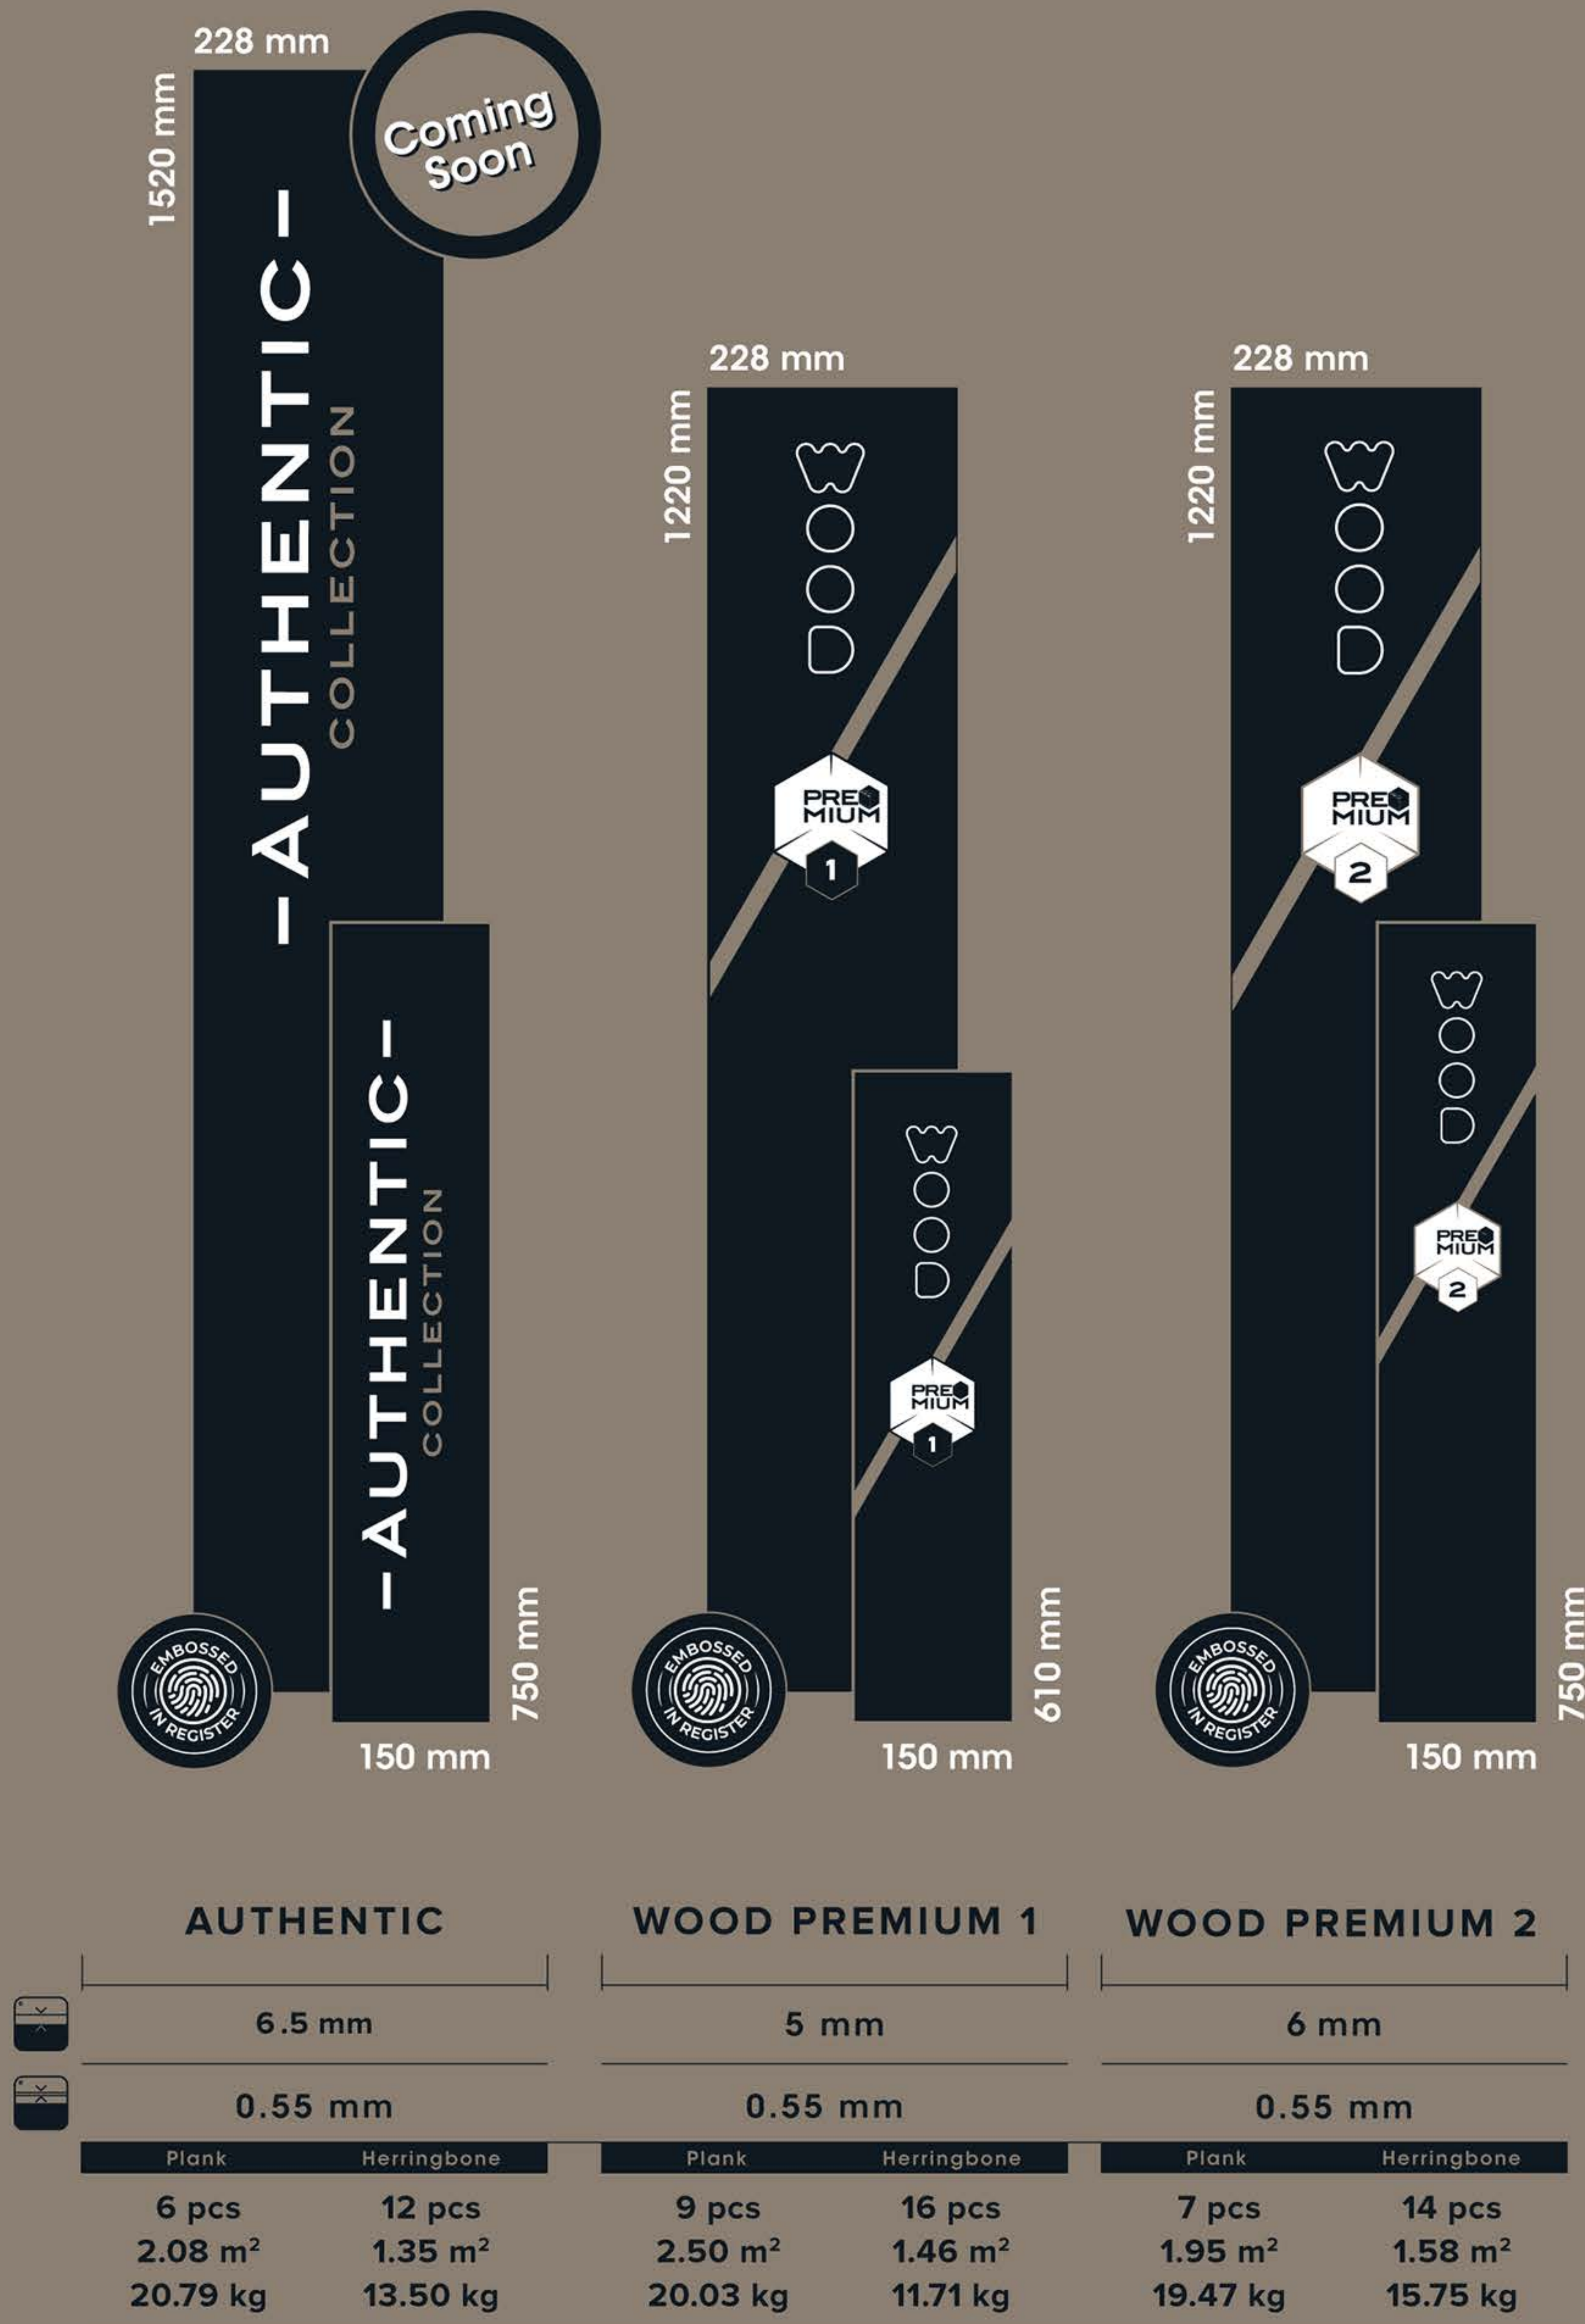

101 AUTUMN OAK	
102 SUMMER OAK	
103 WINTER OAK	
104 SPRING OAK	
105 VINTAGE OAK	
106 COTTON OAK	
107 BLACK OAK	
108 WHITE OAK	

111 SEASHORE OAK	
112 PEARL OAK	
113 SELECT OAK	
114 SAHARA OAK	
115 BOTANIC OAK	
116 CLEAR OAK	
117 BLOND OAK	
118 TAUPE OAK	
119 NATURE OAK	
120 STORAGE OAK	

HERRINGBONE
150 X 610 X 4 mm

201 CANYON OAK XL	
202 DOMINICANO OAK XL	
203 HAVANA OAK XL	
204 SLATE OAK XL	
205 BOSLAND OAK XL	
206 VALLEY OAK XL	
207 DESERT OAK XL	
208 WALNUT OAK XL	
209 SCRAPED OAK XL	
210 CAMBRIDGE OAK XL	

804
CONCRETE DARK XL

805
CARRARA MARMOR XL

806
BOTTICINO LIGHT XL

807
BOTTICINO DARK XL

808
MONREAL SLATE XL

Plank, Herringbone & Stone Collection Size

Plank, Herringbone & Stone Collection Size

WOOD XL		WOOD		STONE	
Plank	Herringbone	Plank	Herringbone	STONE XL	STONE
9 pcs	16 pcs	11 pcs	20 pcs	6 pcs	11 pcs
2.50 m ²	1.80 m ²	2.44 m ²	1.83 m ²	2.23 m ²	2.05 m ²
20.03 kg	14.40 kg	19.54 kg	14.64 kg	17.86 kg	16.37 kg

New **SPC**
Generation
Flooring