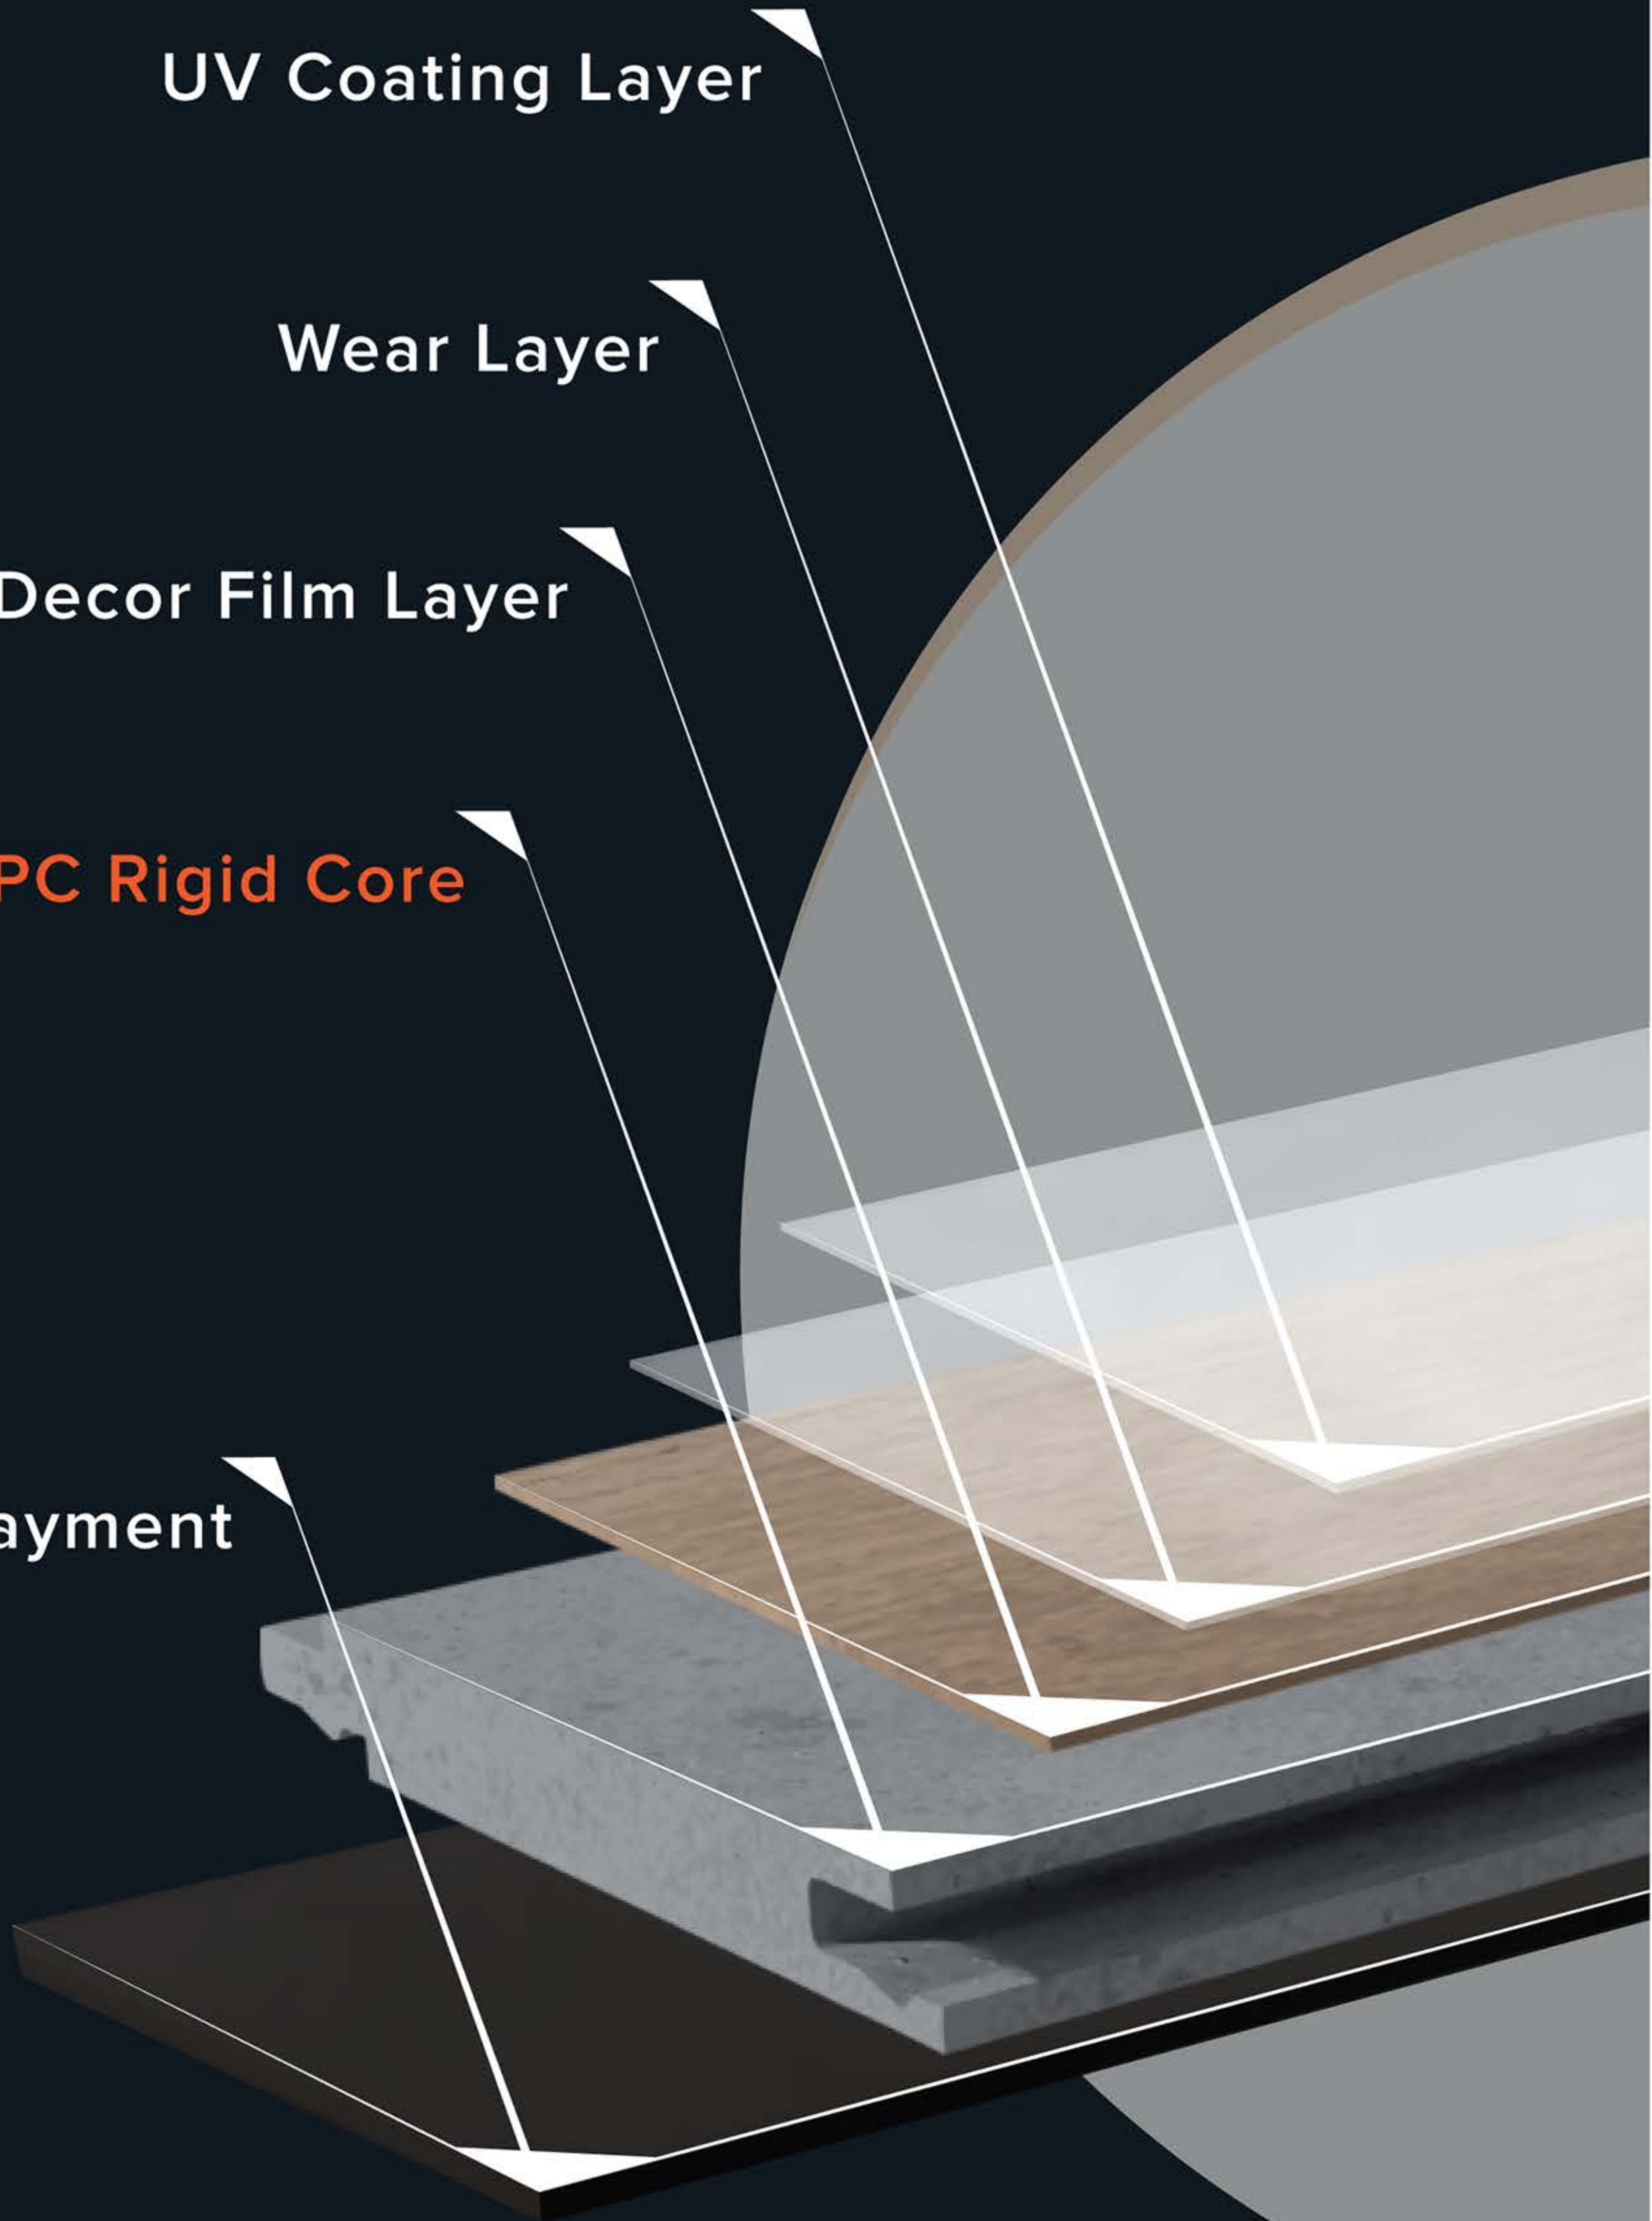

WATERPROOF

QUIET FLOOR

COMFORTABLE

AREA FLOORS

New **SPC** Generation Flooring

SPC FLOORING COLLECTION

Diverse & Durable

UV Coating Layer

Wear Layer

Decor Film Layer

SPC Rigid Core

IXPE Underlayment

UNICLIC
PATENTED TECHNOLOGY

UNIDROP
PATENTED TECHNOLOGY

WOOD PREMIUM 1

SPC COLLECTION

5 mm

PLANK
228 X 1220 X 5 mm

HERRINGBONE
150 X 610 X 5 mm

WOOD PREMIUM 2

SPC COLLECTION

6 mm

PLANK
228 X 1220 X 6 mm

HERRINGBONE
150 X 750 X 6 mm

STONE

STONE XL

SPC COLLECTION

 STONE XL
305 X 1220 X 5 mm

STONE
XL

801 CONCRETE LIGHT

802 CONCRETE SAND

803 CONCRETE GREY