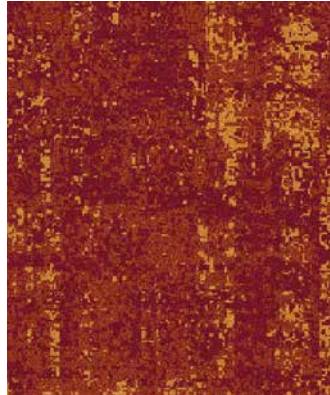

# Chaos

This contemporary carpet with its blended "marble" effect will make a statement in sophisticated interiors. As part of the inimitable "Touch Design" collection, this tufted broadloom carpet is both interesting to the eye (in its disarray) as well as cleverly designed to hide soiling without losing any appeal. The patterned colour placement of superior Stainproof SDX produces a modern, delicate design that combines elegant style with performance, ideal for luxury boutiques, presidential suites and elite members-only establishments.

# Sixth Sense

Let instinct be your guide and choose the graphic "vector" styling for a formal, yet fashionable foundation in offices or reception areas. Detailed patterned colour placement produces the linear "co-ordinate" designs, drawing your eye down the longitudes and across the latitudes of vectors to where fashion and function intersect. Made from Stainproof SDX for superior wear and colour clarity, this tufted broadloom carpet is the conservative alternative in the luxurious "Touch Design" collection.

## ABSTRACT

COLOUR 01

COLOUR 02

COLOUR 03

COLOUR 04