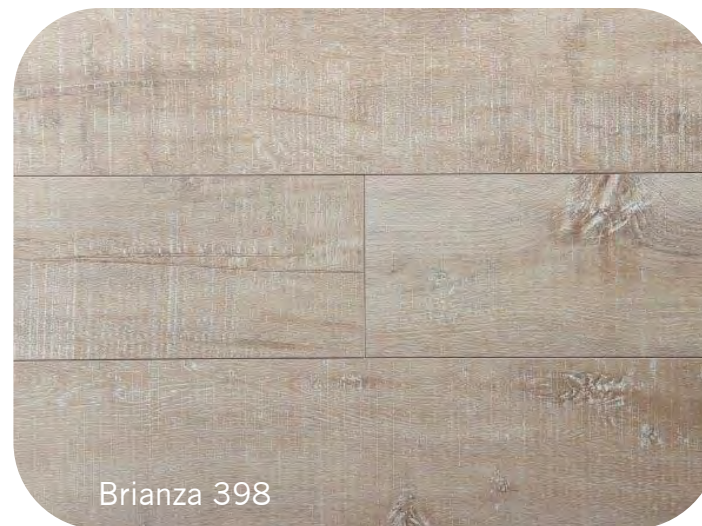

CLASSICA XXL

Size: 236*2260*12 mm

Content / box: 2,133m²

Content / pallet: 70,39 m²

Rough-cut finish

Low gloss

Embossed in register

Drop Lock installation

Floating installation

4V-Bevel

AC 4