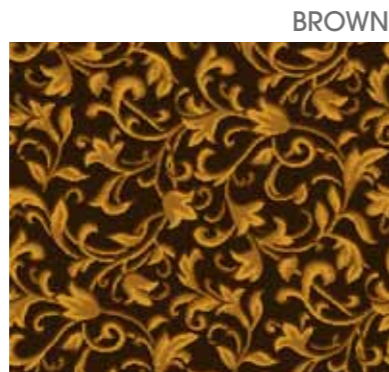

Vulcano

PATTERN REPEAT: 59,8X57,6 cm