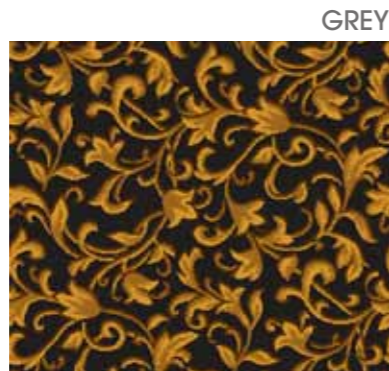

Vulcano

PATTERN REPEAT: 59,8X57,6 cm