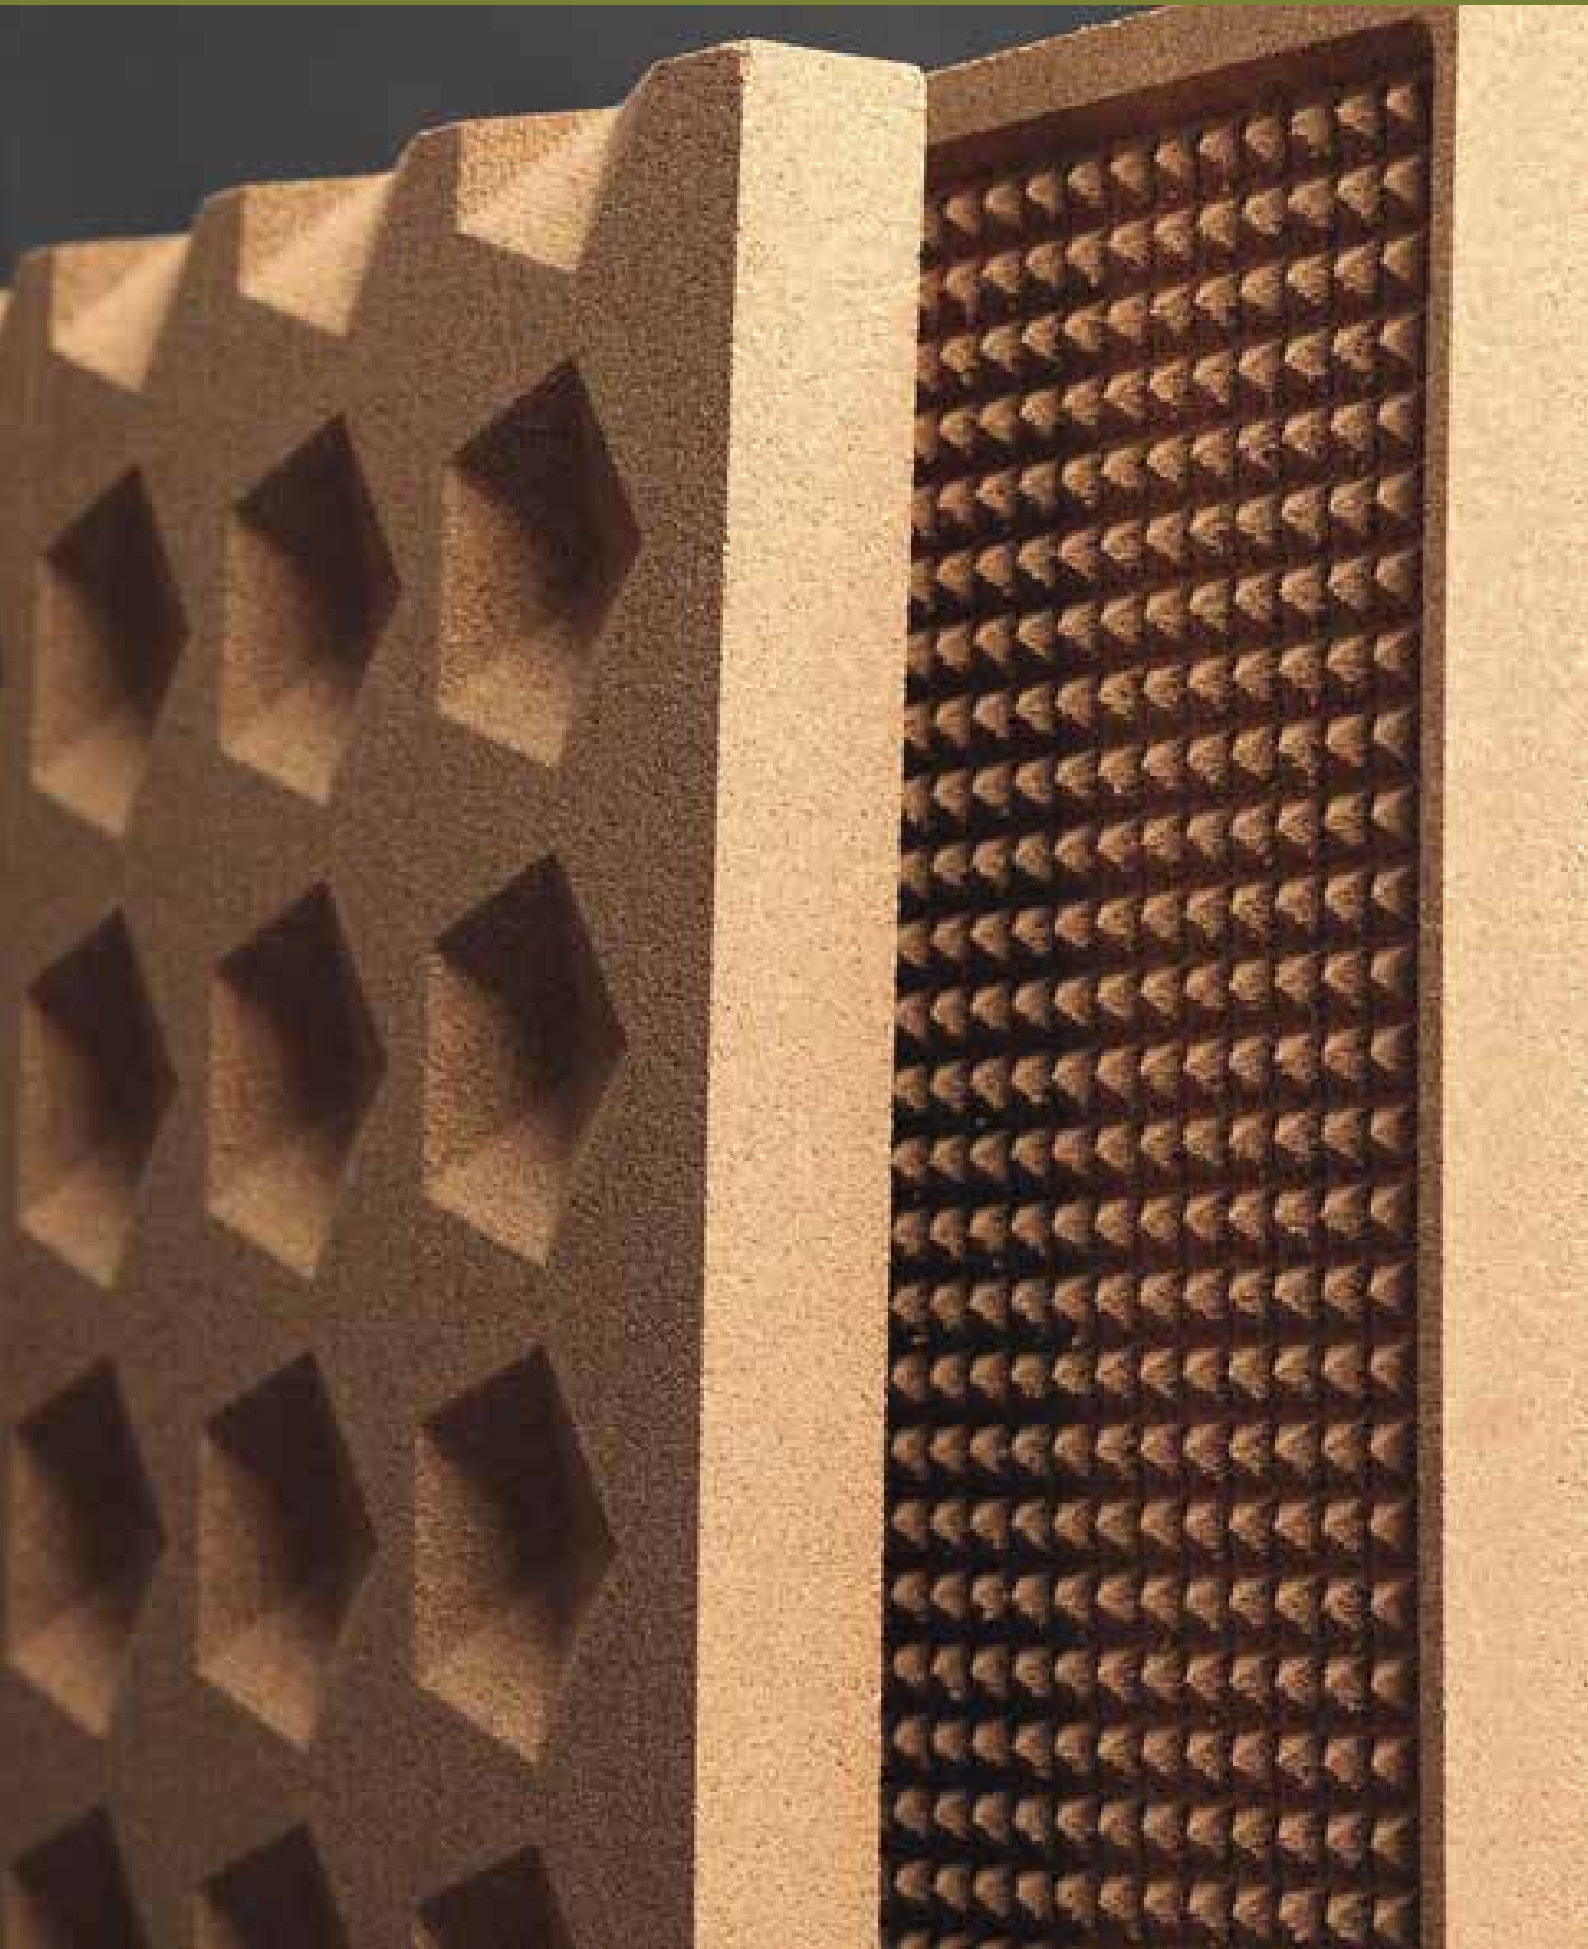

NATURAL
NOISE ABSORBER

CONFORTABLE

EASY TO INSTALL
AND MAINTAIN

RESISTANT
AND DURABLE

THERMAL
INSULATION

ANTI-BACTERIAL
AND HYGIENIC