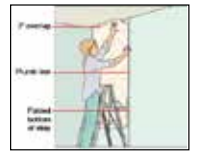

1. Packaged rolls and adhesive must be acclimated at work in a dry, well-ventilated area for a minimum of 48 hours.
2. Remove the rolls from packaging just before starting the installation.
3. During installation, maintain temperature and R.H. to consistent level with the conditions that will prevail when building is occupied.
4. This means keeping the temperature range of 18 °C to 28 °C (65 °F to 82°F) and the R.H. range from 35% to 65%.
5. Install Divina Series R using Thomsit K188E.
6. For the correct application follow the instructions on the adhesive packaging label, very carefully, as well as information from technical data sheets.
7. Check the size of the wall by measuring from the line vertical line to the corner.
8. Ensure that the widths of the rolls that are near the corners are identical or greater than 5 cm.
9. If necessary, repeat the previous step, drawing new line parallel to the first one.
10. Stir the adhesive before use.
11. Apply the adhesive Thomsit K188E with short hair mohair roller.
12. Avoid pooling of adhesive.
13. Coverage must be 200-250g/sqm.
14. Carefully align the first roll to the marked plumb line.
15. Do not apply too much pressure when installing the rolls in place, so you will be able to remove if necessary.
16. When the roll is in place, press with your hands to ensure that all parts are in contact with the adhesive on the wall.
17. Go with the brush over the entire area of the roll.
18. Then use the seam roller to ensure that the roll is fixed to the wall.
19. Proceed the same way with the next rolls.