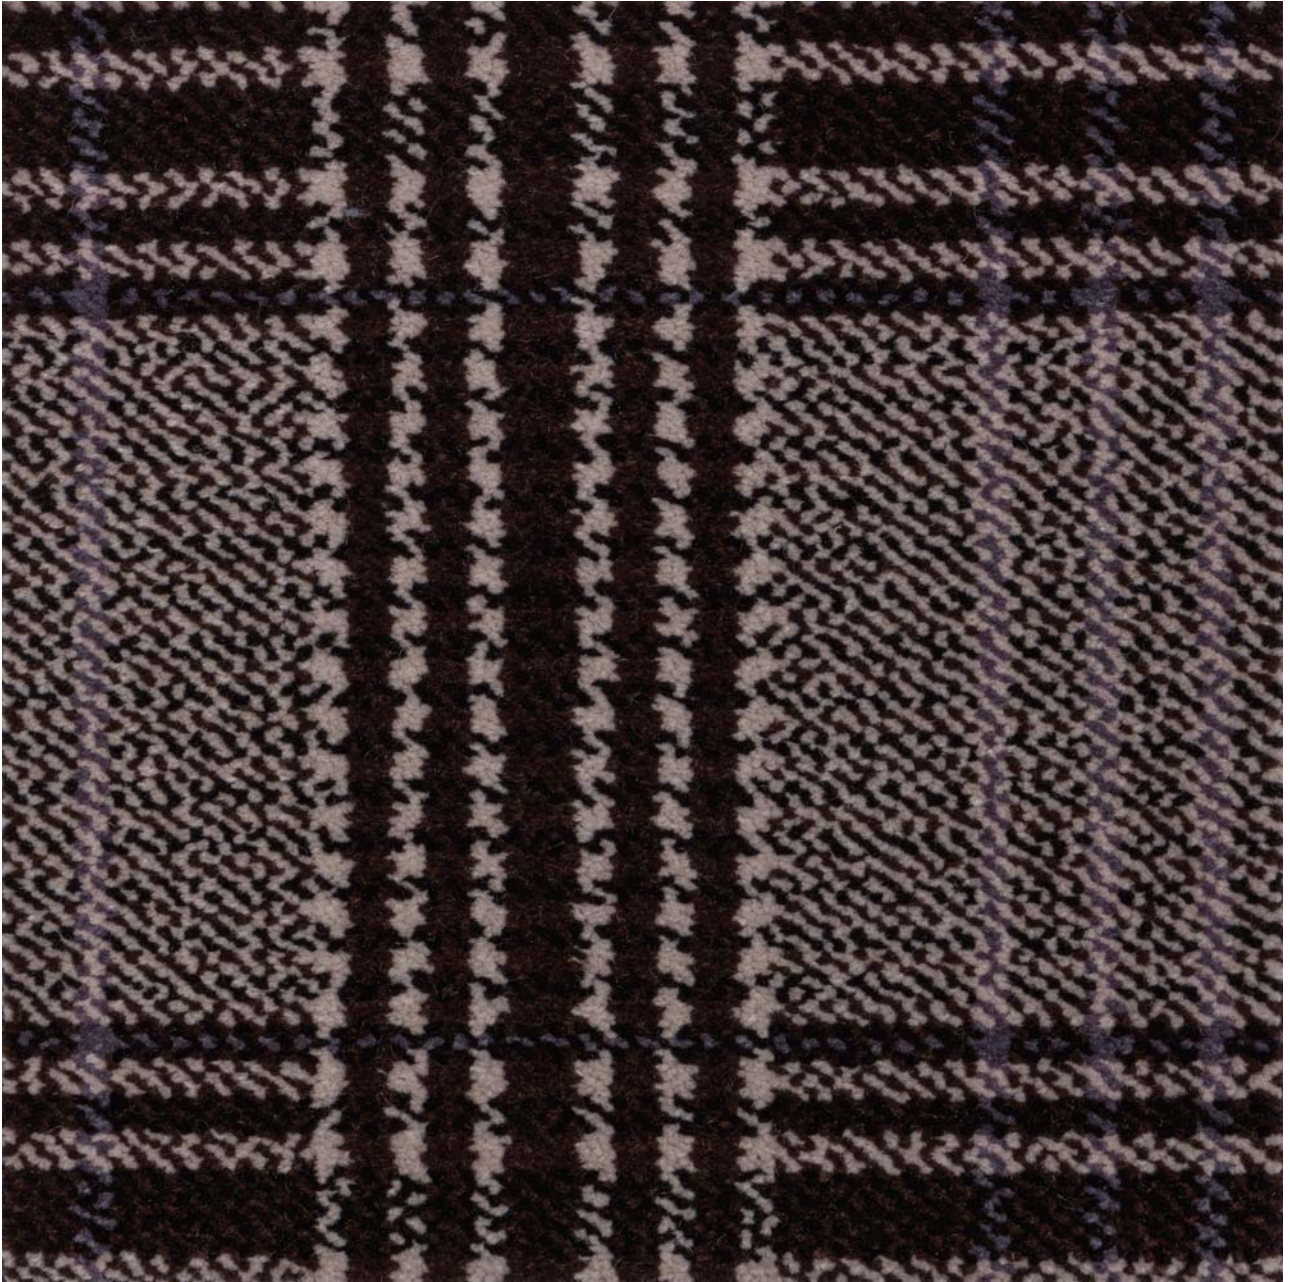

*F*LOCK
NATURAL LUXURY

Brecknock

HT1005

Brecknock HT1005

Brecknock HT1005

FLOCK
BRECKNOCK

AS HE WALKED AWAY HE CAST NO SHADOW

A blue electric guitar is plugged into a black amplifier. The guitar is lying on a blue and orange patterned carpet. The amplifier has a silver grille and a black top panel with several knobs and a volume knob. The guitar has a white pickguard and a black neck with white frets. The headstock of the guitar is visible in the bottom left corner.

FLOCK
NATURAL LUXURY

STRIKING A BLUE CHORD

Brecknock HT1005

Talbot 01

Brecknock HT1005

Woodville 02

Brecknock HT1005

Duke 04